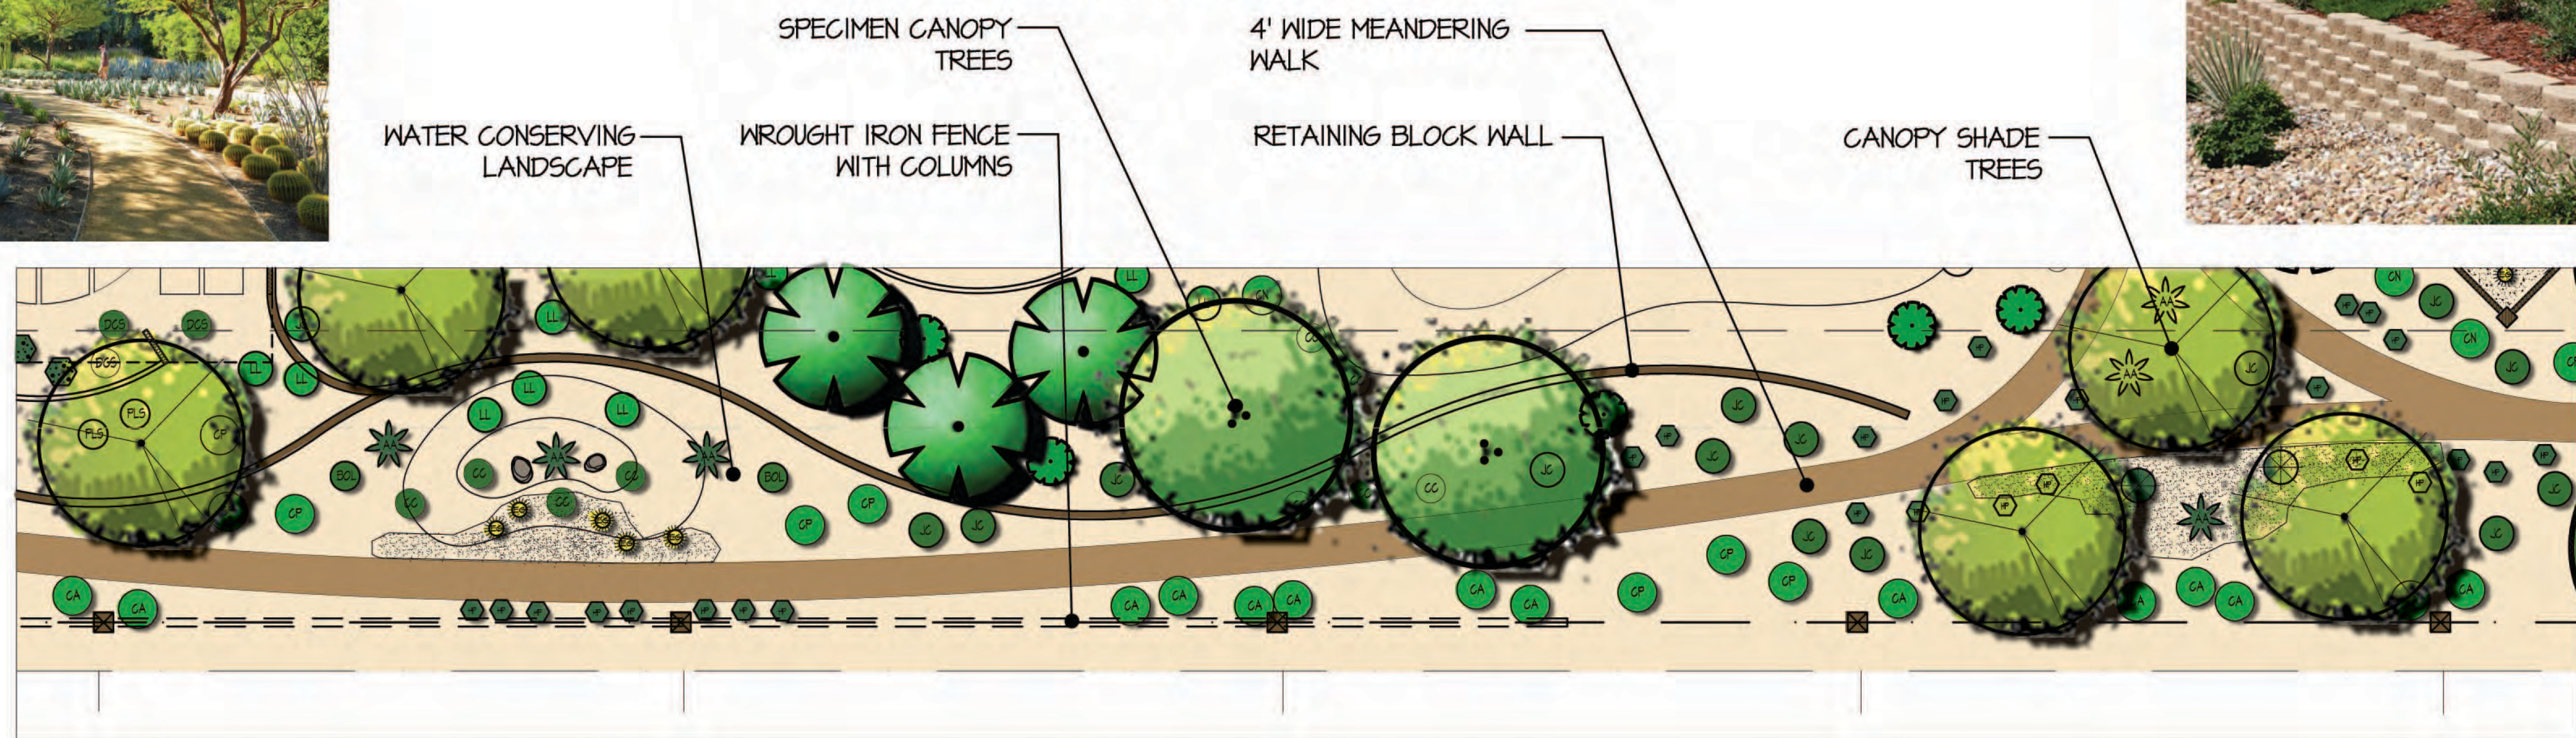

TYPICAL POCKET PARK EXHIBITS
SCALE: 1" = 10'-0"

TYPICAL POCKET PARK EXHIBITS
SCALE: 1" = 10'-0"

BOLLARD LIGHT

LEISURE TRAIL/WALKING PATH EXHIBIT
SCALE: 1" = 10'-0"

no.	revisions	date	by

Scale: SEE PLAN
Date: 10/04/2016
Drawn By: AV
Approved By: