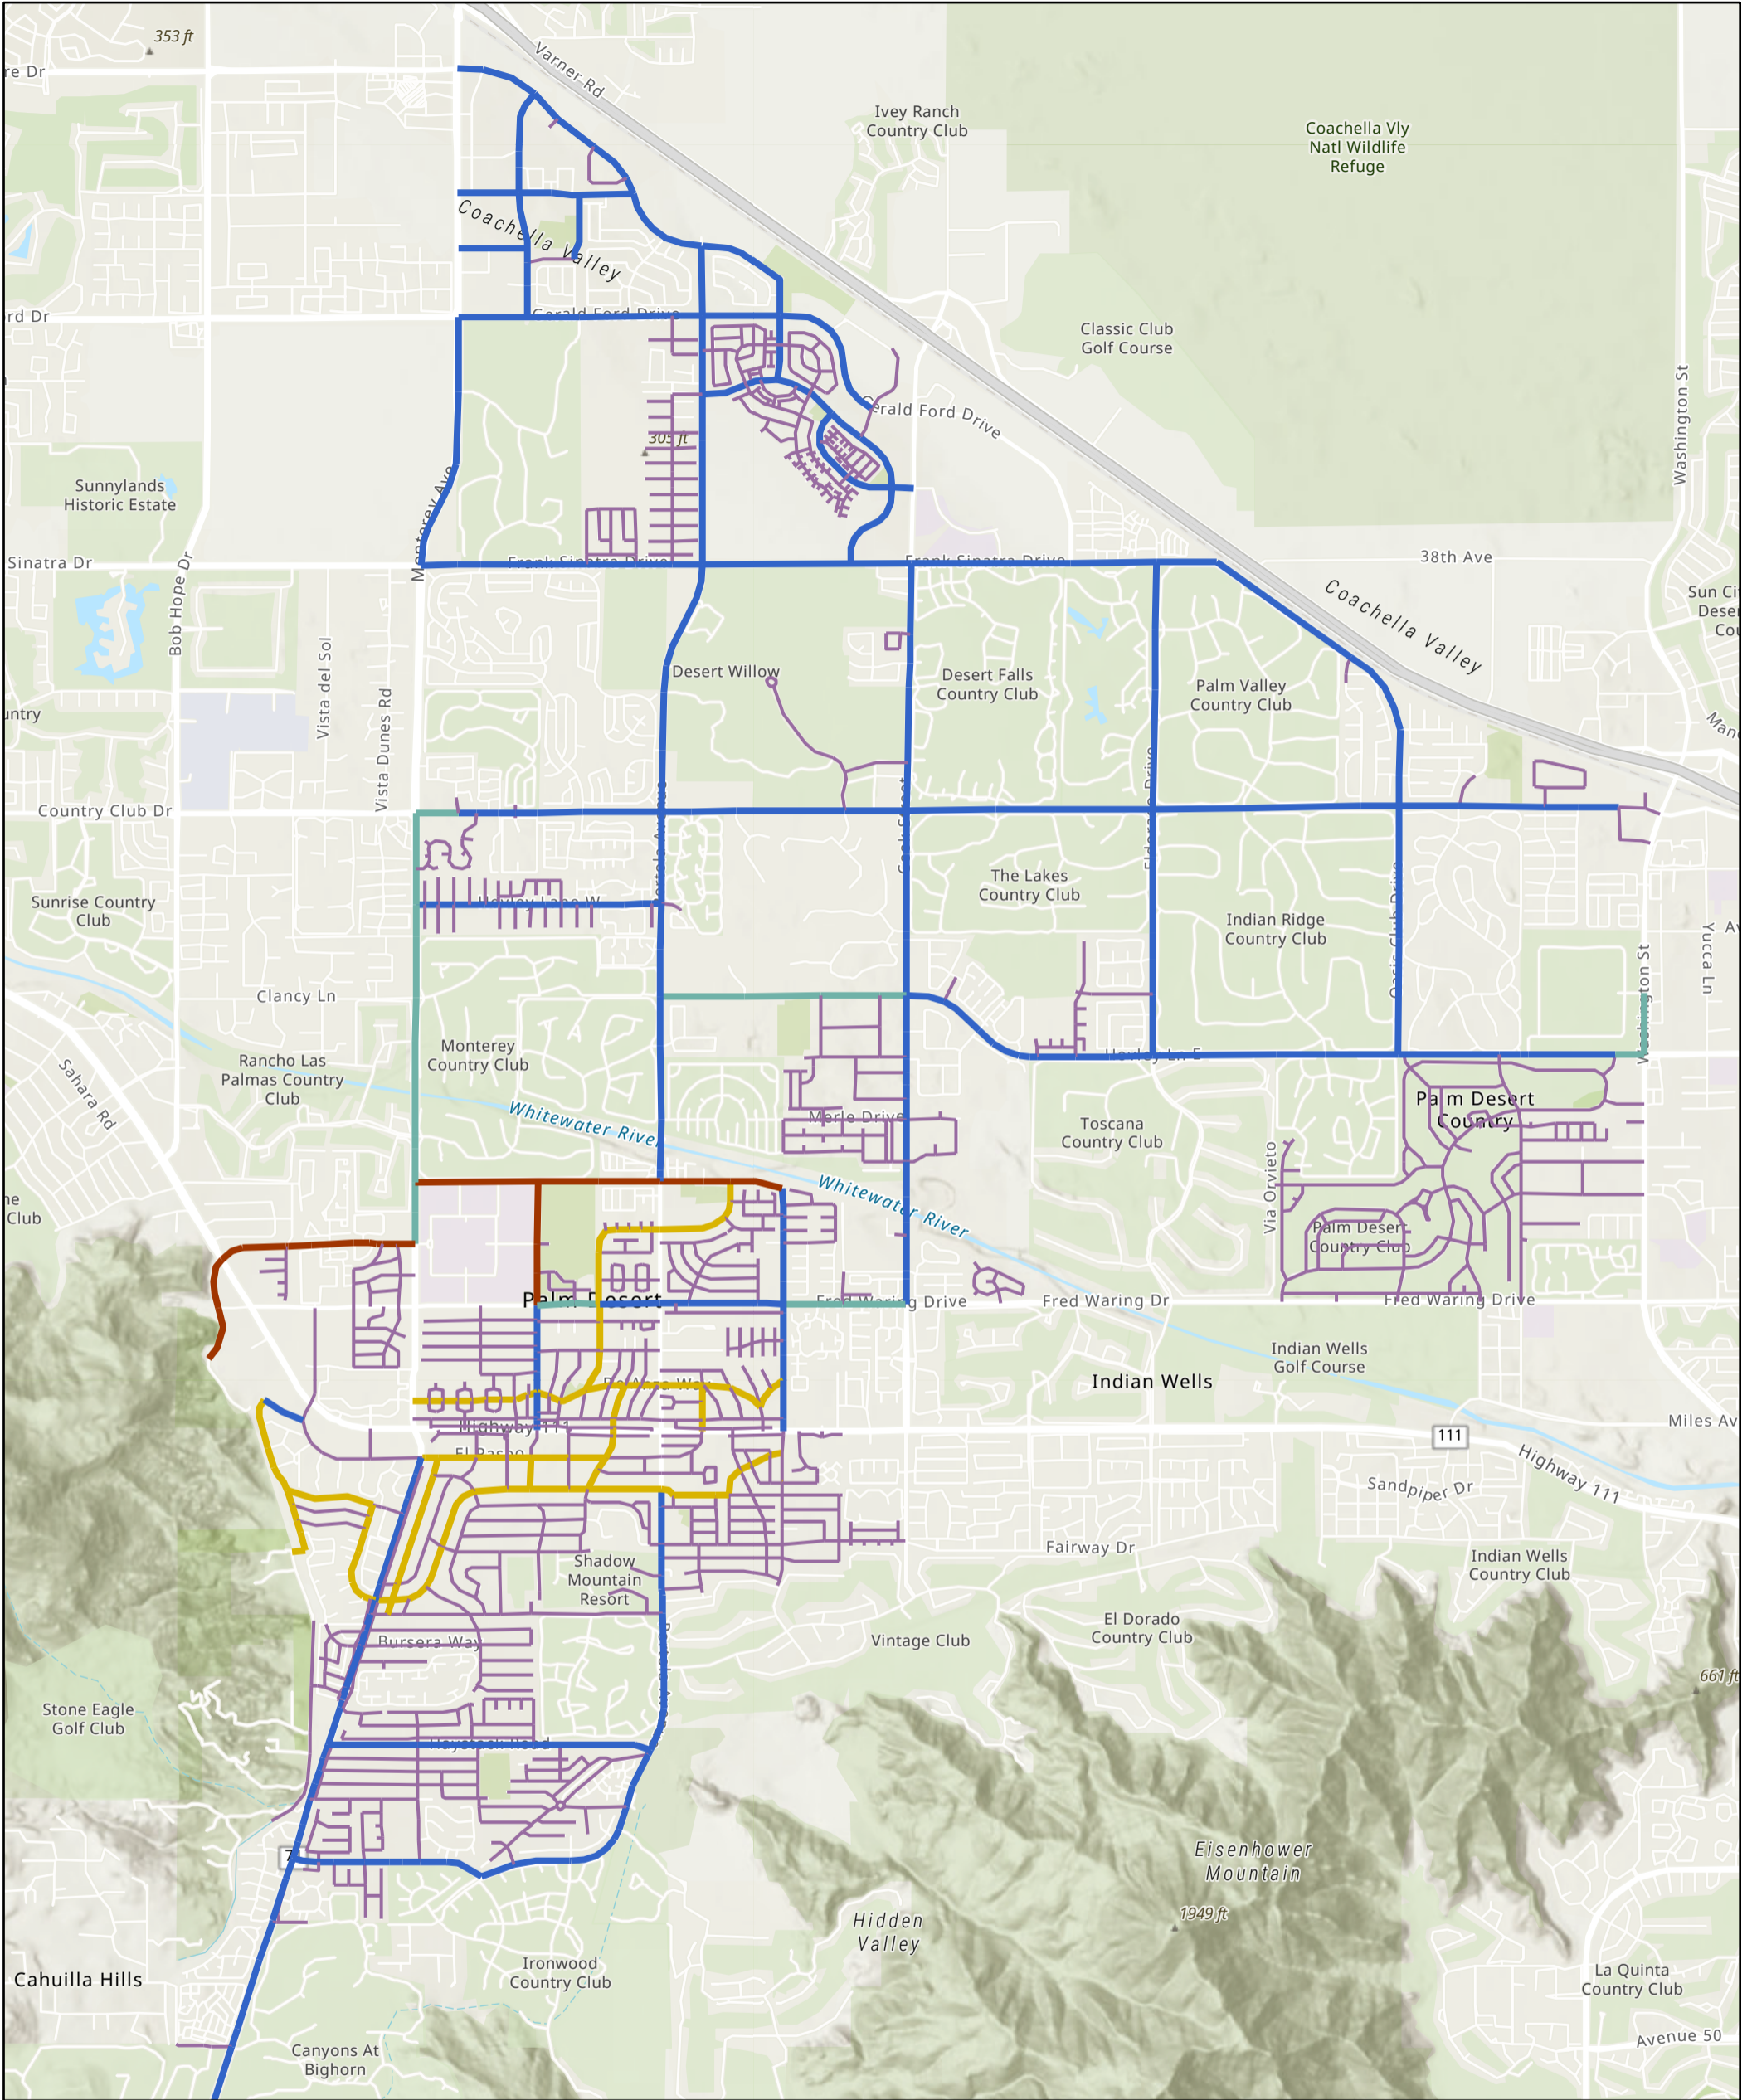

# Bicycle & Golf Cart Map

10/18/2023

## Palm Desert Golf Cart Routes

- Class 1 - Separate Path
- Class 2 - Striped Lane
- Class 3 - Shared Roadway
- Shared Sidewalk
- Golf Cart Permitted

1:49,645

Esri, NASA, NGA, USGS, FEMA, Loma Linda University, City of Palm Desert, County of Riverside, California State Parks, Esri, HERE, Garmin, SafeGraph, GeoTechnologies, Inc, METI/NASA, USGS, Bureau of Land Management,